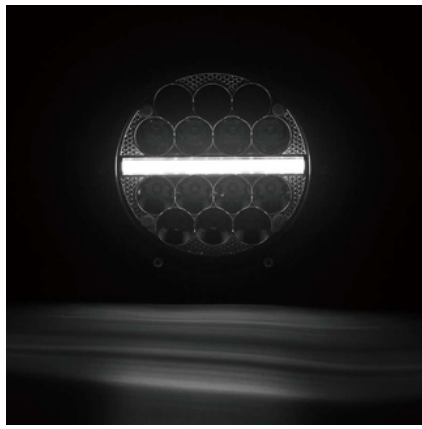

- 6inch driving light to fit for many vehicles.
- ECE R112 driving light and ECE R7 position light approval to used on road legally.
- With PC cover to protect when not using , Your logo could be laser on the cover.
- Anti-UV,surface hardening, Scratch resistant coating treatment flat PC lens.
- Private mould , Osram Chip to ensure reliable and durability quality.
- A sets including 2 lamp and a set wiring kit ,with The injection DT plug , for easy plug and play.

✓ RoHS CE IP67&69K

ECE R10/R7/R112 OSRAM

3 YEARS WARRANTY

INFORMATION

| Item No. | Beam Pattern | Wattage | LED Quantity | SMD | Lumens | Color | ECE | EMC | IP Grade |
|----------|----------------|------------|--------------|------------|--------|-------|------------|-----|----------|
| CM-P8 | Driving beam | 70W(14*5W) | 14Pcs | OSRAM P8 | 5500LM | 6000K | R149(R112) | R10 | IP67 |
| | position light | 5W | 18Pcs | OSRAM 2835 | 120LM | 5800K | R148(R7) | R10 | IP67 |

- Housing Material: Aluminum - Bracket Material: Stainless Steel - Lens Material: PC

SIZE

WHITE POSITION LIGHT

DRIVING LIGHT

DRIVING LIGHT

CONNECTION MODE

DEUTSCH CONNECTOR (STANDARD)

- POSITIVE
- NEGATIVE
- AMBER POSITION