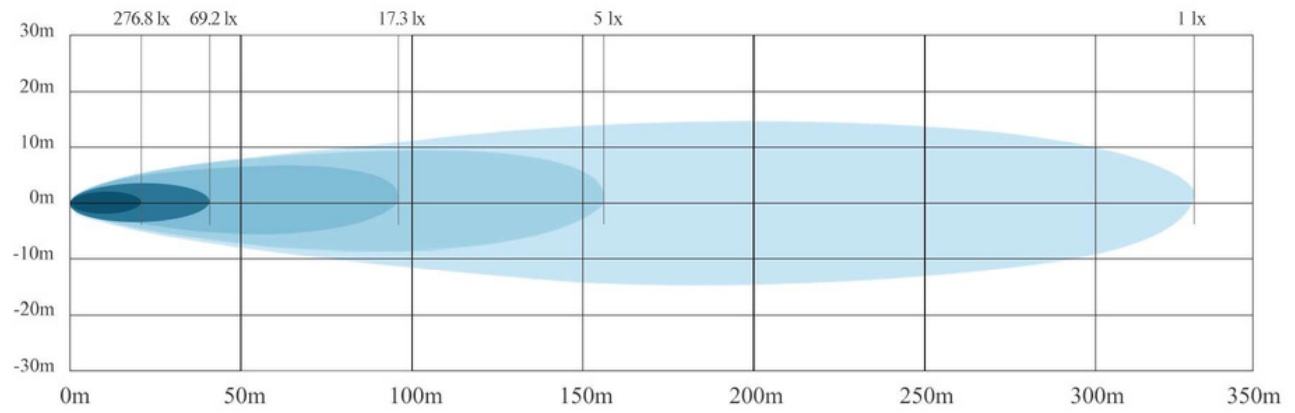

- Housing Material: Aluminum - Bracket Material: Stainless Steel - Lens Material: PC

SIZE

WHITE POSITION LIGHT

DRIVING LIGHT

DRIVING LIGHT

CONNECTION MODE

DEUTSCH CONNECTOR (STANDARD)

- POSITIVE
- NEGATIVE
- AMBER POSITION