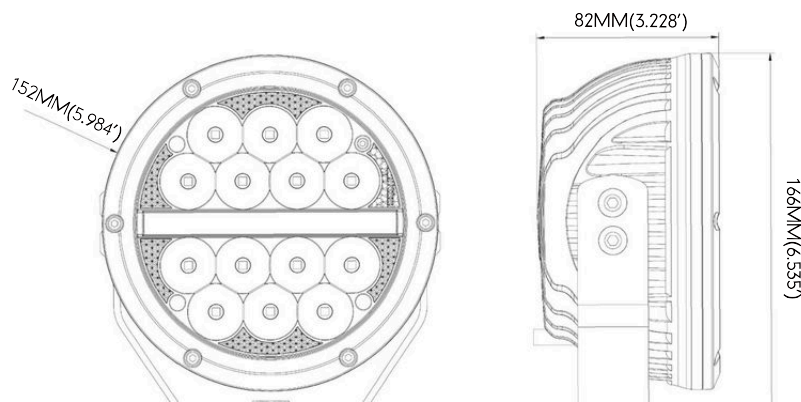

- 6inch driving light to fit for many vehicles.
- ECE R112 driving light and ECE R7 position light approval to used on road legally.
- With PC cover to protect when not using , Your logo could be laser on the cover.
- Anti-UV,surface hardening, Scratch resistant coating treatment flat PC lens.
- Private mould , Osram Chip to ensure reliable and durability quality.
- A sets including 2 lamp and a set wiring kit ,with The injection DT plug , for easy plug and play.

✓ RoHS CE IP67&69K

ECE R10/R7/R112 OSRAM

3 YEARS WARRANTY

INFORMATION

| Item No. | Beam Pattern | Wattage | LED Quantity | SMD | Lumens | Color | ECE | EMC | IP Grade |
|----------|----------------|------------|--------------|------------|--------|-------|------------|-----|----------|
| CM-P8 | Driving beam | 70W(14*5W) | 14Pcs | OSRAM P8 | 5500LM | 6000K | R149(R112) | R10 | IP67 |
| | position light | 5W | 18Pcs | OSRAM 2835 | 120LM | 5800K | R148(R7) | R10 | IP67 |

- Housing Material: Aluminum - Bracket Material: Stainless Steel - Lens Material: PC

SIZE

WHITE POSITION LIGHT

DRIVING LIGHT

DRIVING LIGHT

CONNECTION MODE

DEUTSCH CONNECTOR (STANDARD)

- POSITIVE
- NEGATIVE
- AMBER POSITION